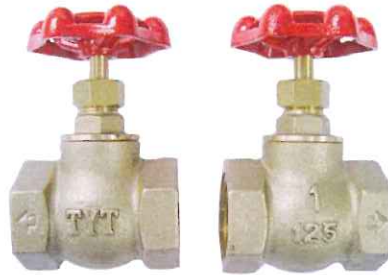

1. **Manufacturer** : M/s Goodyear Valves Works Corp.
2. **Address** : NO. 18-1 PI TOU LANE, TING FANG LI,
LU-KANG CHEN, TAIWAN. R.O.C.
3. **Brand Name** : TYT
4. **Model No.** : TYT-601
5. **Sample Description** : Brass Stop Valve with Screwed Ends
T.Y.T. 牌銅皮心掣
6. **Origin** : Taiwan
7. **Product Range** : 1/2" (15mm), 3/4" (20mm), 1" (25mm),
1-1/4"(32mm), 1-1/2"(40mm), 2"(50mm).
8. **Body Markings** : 1/2" : TYT 1/2 1-1/4" : TYT 1-1/4 125
3/4" : TYT 3/4 1-1/2" : TYT 1-1/2 125
1" : TYT 1 125 2" : TYT 2 125

9. **Product Picture** :

10. **Product dimension** :

Acceptance Reference No. C20160018

已獲香港水務監督處，批准符合裝配
通過檢驗號碼: C20160018

Size	1/2"	3/4"	1"	1-1/4"	1-1/2"	2"
L	54.0	54.5	61.5	88.8	100.5	117.0
H	70.0	70.0	72.0	108.0	109.0	126.0
S	58.0	58.0	58.0	79.0	79.0	85.0
D	G 1/2"	G 3/4"	G 1"	G 1-1/4"	G 1-1/2"	G 2"