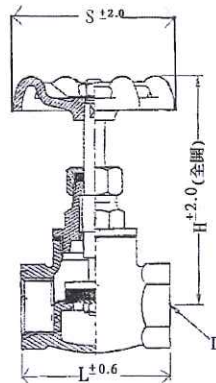

1. **Manufacturer** : M/s Goodyear Valves Works Corp.
2. **Address** : NO. 18-1 PI TOU LANE, TING FANG LI,
LU-KANG CHEN, TAIWAN. R.O.C.
3. **Brand Name** : TYT
4. **Model No.** : TYT-601
5. **Sample Description** : Brass Stop Valve with Screwed Ends
T.Y.T. 牌銅皮心掣
6. **Origin** : Taiwan
7. **Product Range** : 1/2" (15mm), 3/4" (20mm), 1" (25mm),
1-1/4"(32mm), 1-1/2"(40mm), 2"(50mm).
8. **Body Markings** : 1/2" : TYT 1/2 1-1/4" : TYT 1-1/4 125
3/4" : TYT 3/4 1-1/2" : TYT 1-1/2 125
1" : TYT 1 125 2" : TYT 2 125

9. **Product Picture** :

10. **Product dimension** :

Acceptance Reference No. C20160018

已獲香港水務監督處，批准符合裝配
通過檢驗號碼: C20160018

Size	1/2"	3/4"	1"	1-1/4"	1-1/2"	2"
L	54.0	54.5	61.5	88.8	100.5	117.0
H	70.0	70.0	72.0	108.0	109.0	126.0
S	58.0	58.0	58.0	79.0	79.0	85.0
D	G 1/2"	G 3/4"	G 1"	G 1-1/4"	G 1-1/2"	G 2"